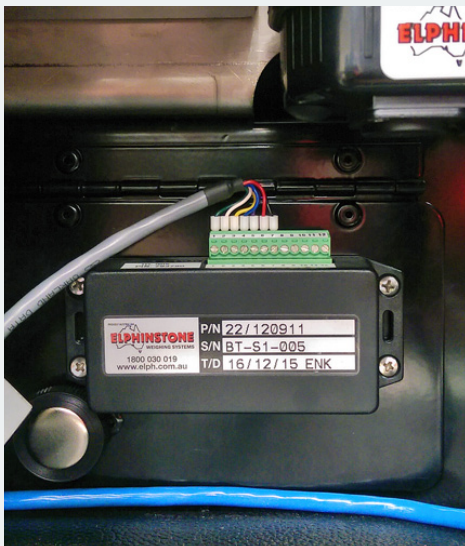

Elphinstone EasyView

Elphinstone EasyView mobile app for Android™ phones and tablets

Elphinstone EasyView allows you to wirelessly access the range of Elphinstone Scale Indicators using your Android™ smartphone or tablet.

Use the EasyView mobile app to:

- Download recorded data
- View live weights
- Share data via email
- Safely monitor from in the cab or from a distance

For more information please contact Elphinstone Weighing Systems.