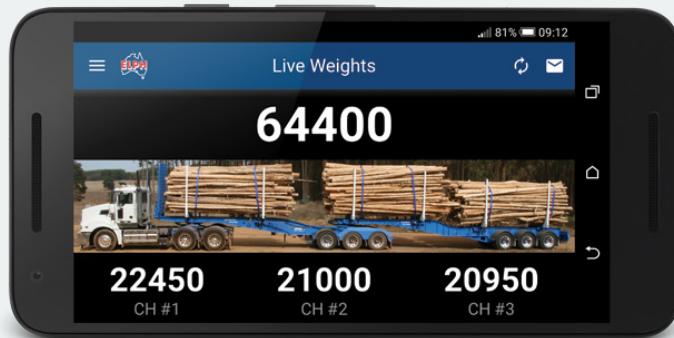

Elphinstone EasyView

Elphinstone EasyView mobile app for Android™ phones and tablets

Elphinstone EasyView allows you to wirelessly access the range of Elphinstone Scale Indicators using your Android™ smartphone or tablet.

Use the EasyView mobile app to:

- Download recorded data
- View live weights
- Share data via email
- Safely monitor from in the cab or from a distance

For more information please contact Elphinstone Weighing Systems.