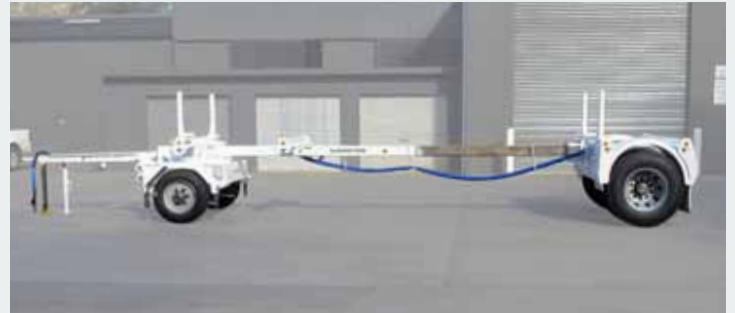

Pole Trailers

Suits Poles, Beams or Pipes

Single Axle Pole Trailer with Dolly.

Extendable Pole trailers with Single, Tandem or Tri-axle configurations to suit your application.

Tandem Pole Trailer with multi-telescopic extendable pole.

Triaxle Extendable Pole Trailer with multi-fit quick release bolsters to suit large beams or pipes.

Easyster Pole Trailer Jinker with multi-fit quick release bolsters to suit large beams or pipes with the benefit of being able to load the trailer onto the rear of the truck for better traction

**ADR Compliant.
EBS Brakes.**

Pole Trailers

Suits Poles, Beams or Pipes

Single Axle Pole Trailer fitted with landing leg and sliding adjustable pole.

Single Axle Pole Trailer with Dolly to suit trucks already running maximum weight on the drive.

Designed with adjustable chocks and pegs to cart variable number and differing pole sizes.

Manual winch binder

Auto tensioner

Suit Ringfeder or Pintle Hooks

Fitted with fold-away "Oversize" or "Long Vehicle" sign